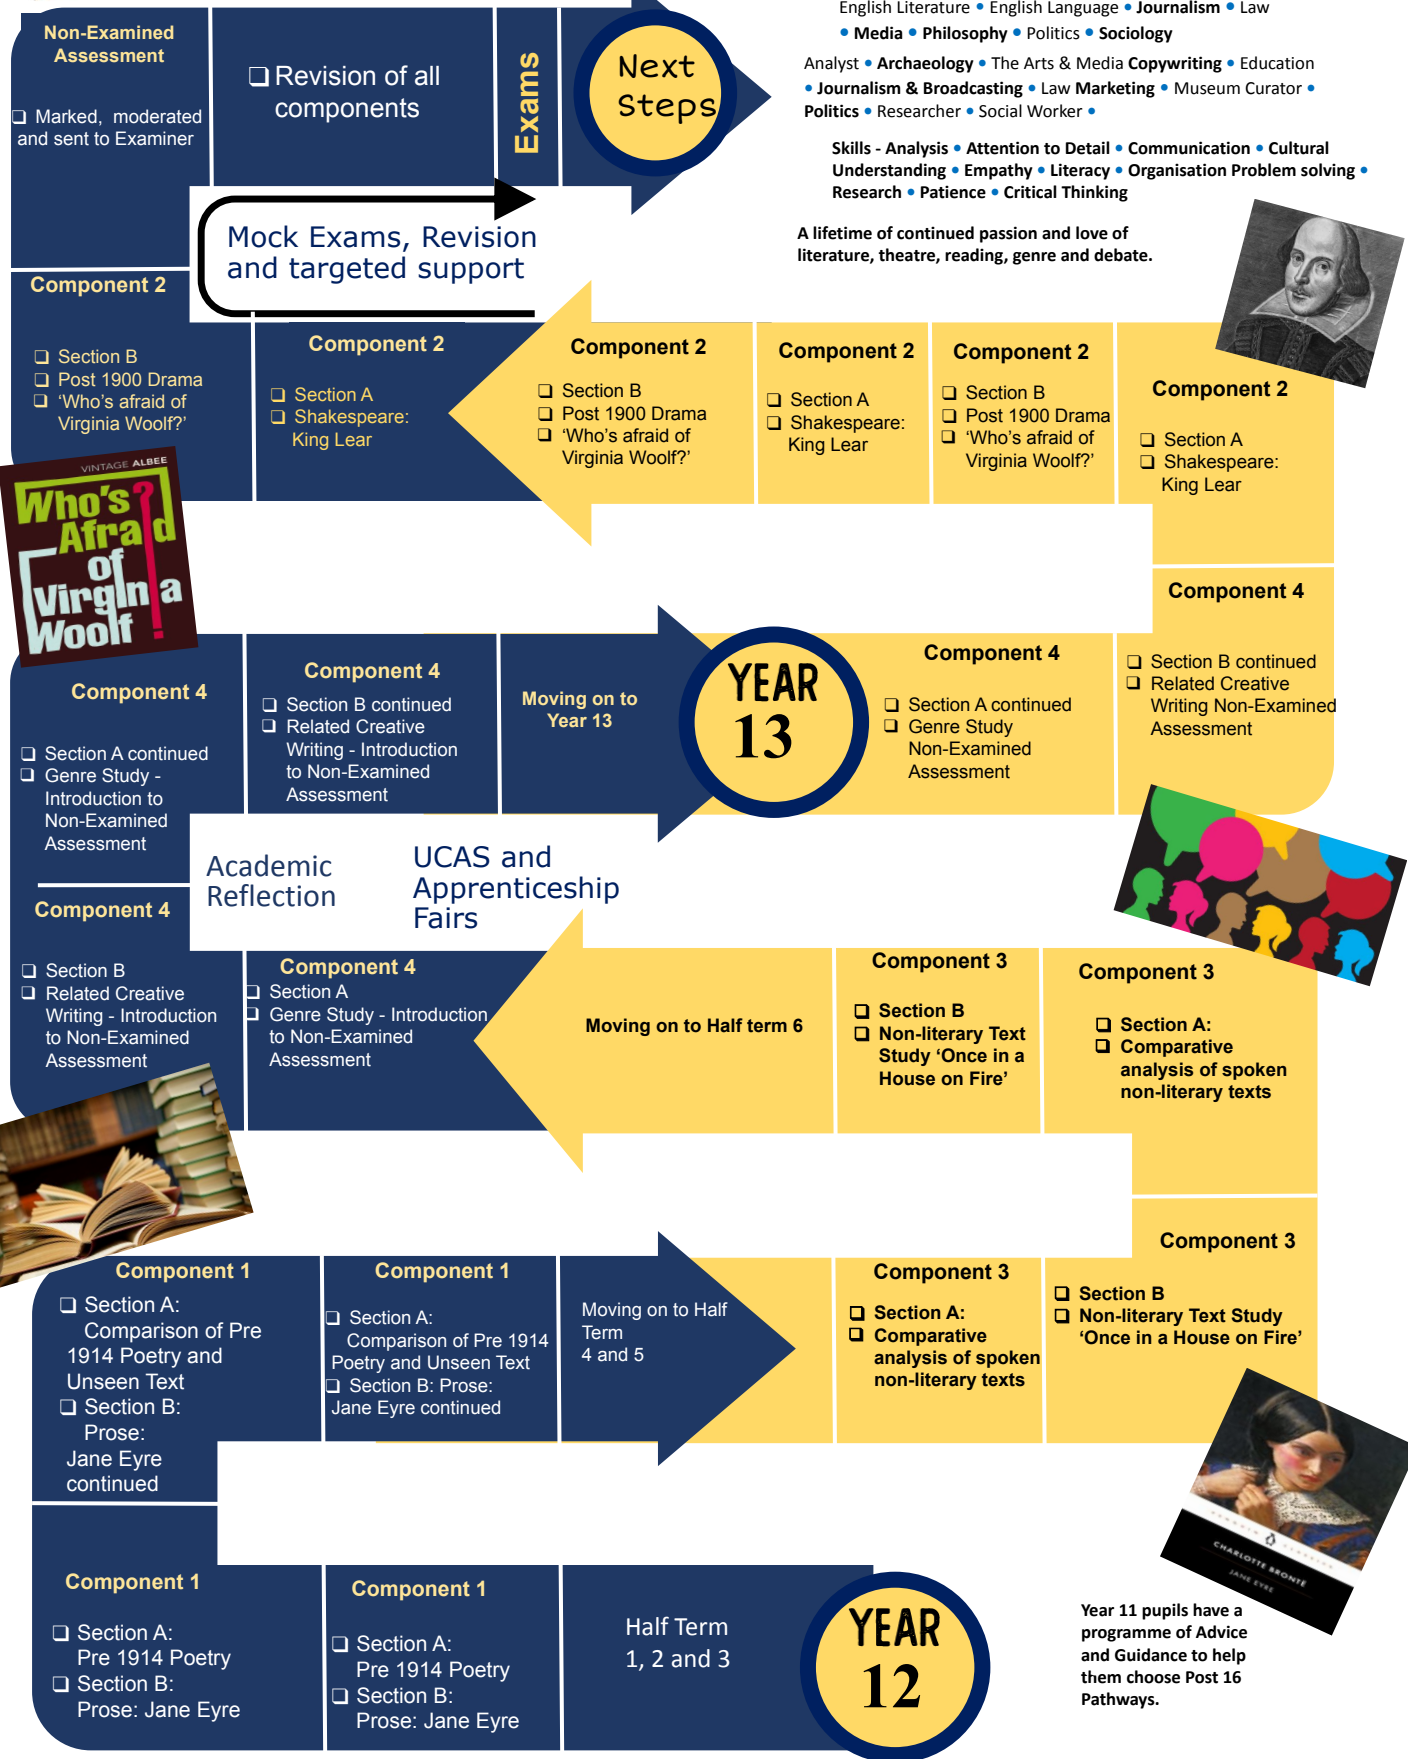

# A Level Language and Literature Map

# A Level Literature Map

English Literature • English Language • Journalism • Law  
• Media • Philosophy • Politics • Sociology

Analyst • Archaeology • The Arts & Media Copywriting • Education  
• Journalism & Broadcasting • Law Marketing • Museum Curator •  
Politics • Researcher • Social Worker •

Skills - Analysis • Attention to Detail • Communication • Cultural  
Understanding • Empathy • Literacy • Organisation Problem solving •  
Research • Patience • Critical Thinking

A lifetime of continued passion and love of literature, theatre, reading, genre and debate.

Academic Reflection UCAS and Apprenticeship Fairs

Year 11 pupils have a programme of Advice and Guidance to help them choose Post 16 Pathways.