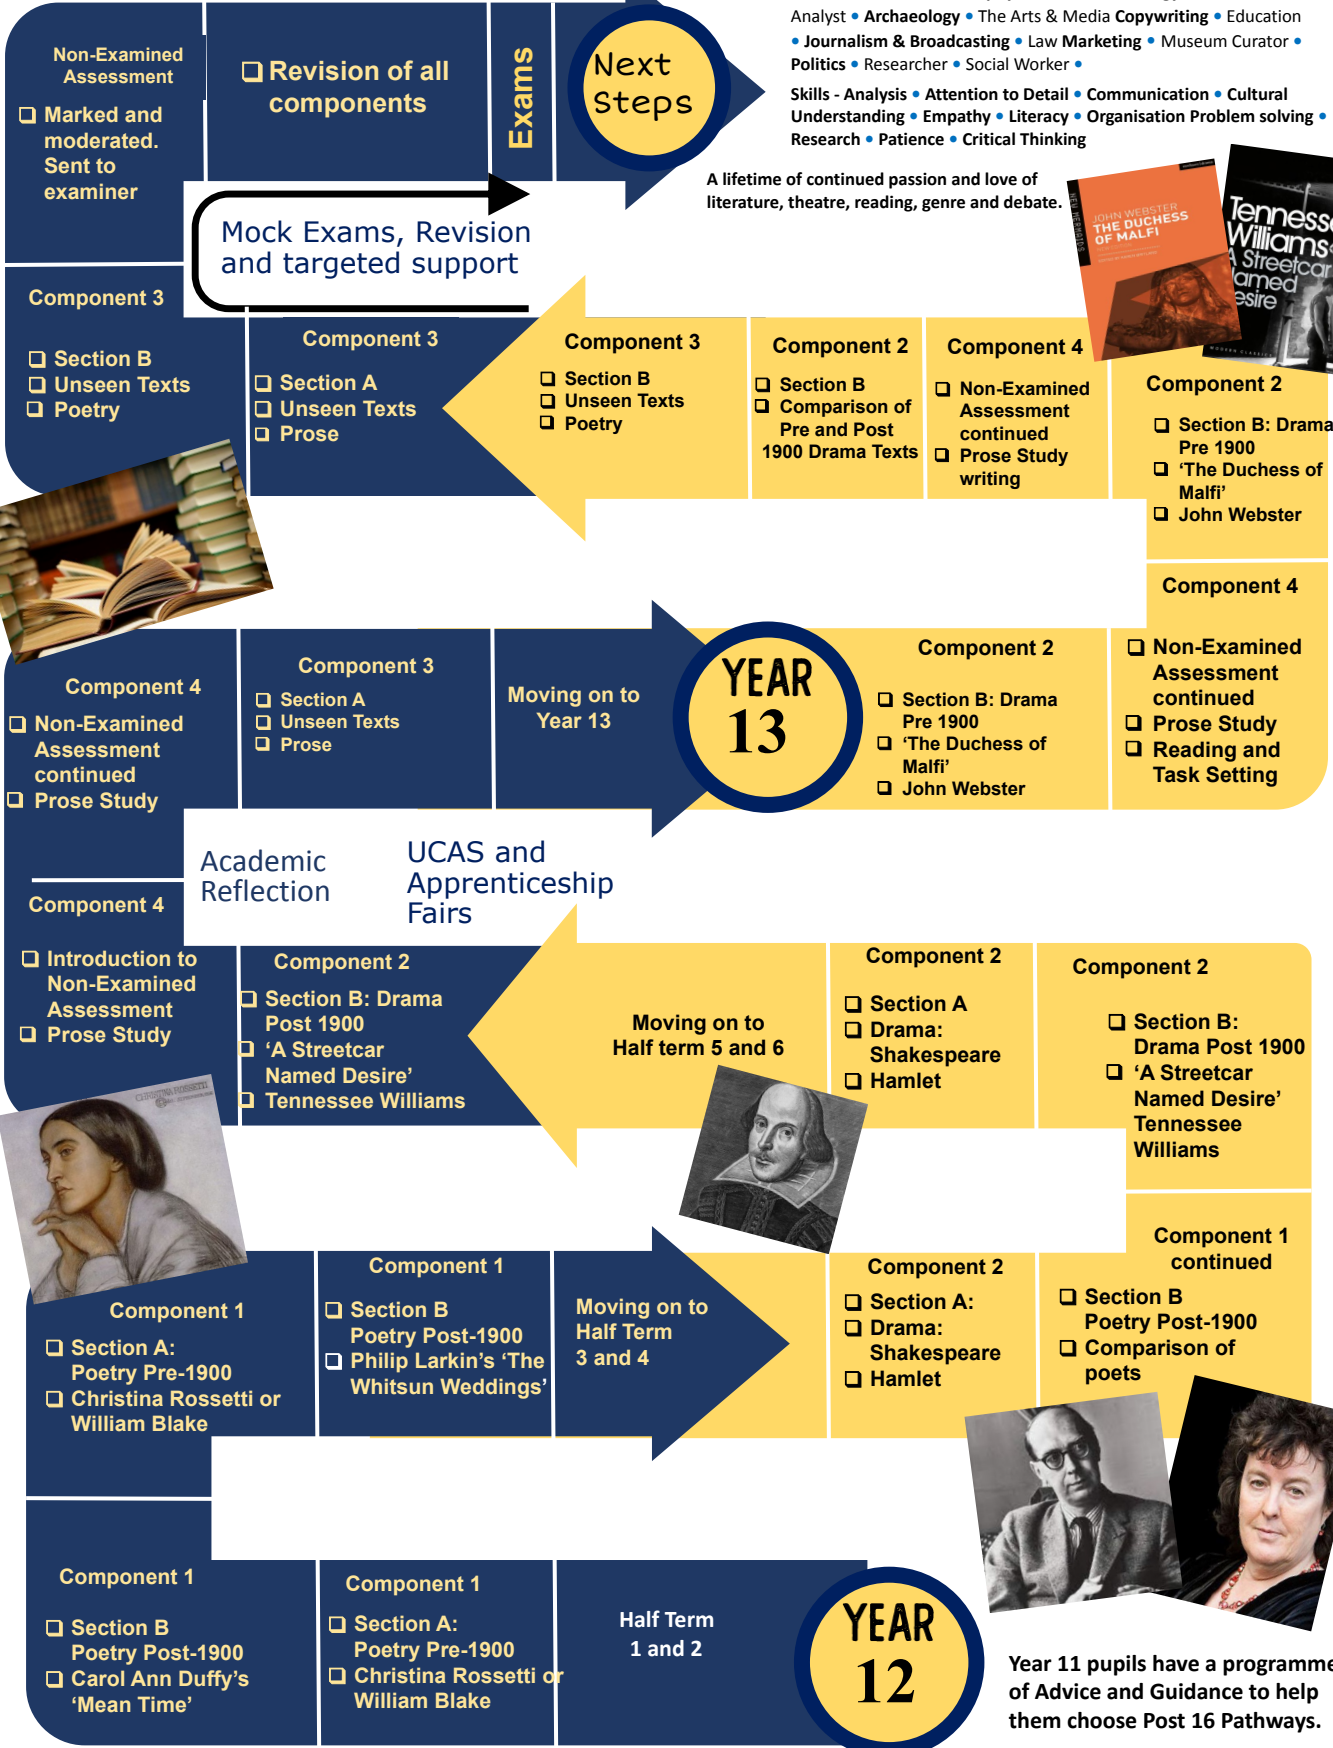

# A Level Language and Literature Map

# A Level Literature Map

English Literature • English Language • Journalism • Law  
• Media • Philosophy • Politics • Sociology

Analyst • Archaeology • The Arts & Media Copywriting • Education  
• Journalism & Broadcasting • Law Marketing • Museum Curator •  
Politics • Researcher • Social Worker •

Skills - Analysis • Attention to Detail • Communication • Cultural  
Understanding • Empathy • Literacy • Organisation Problem solving •  
Research • Patience • Critical Thinking

A lifetime of continued passion and love of literature, theatre, reading, genre and debate.

Academic Reflection UCAS and Apprenticeship Fairs

Year 11 pupils have a programme of Advice and Guidance to help them choose Post 16 Pathways.