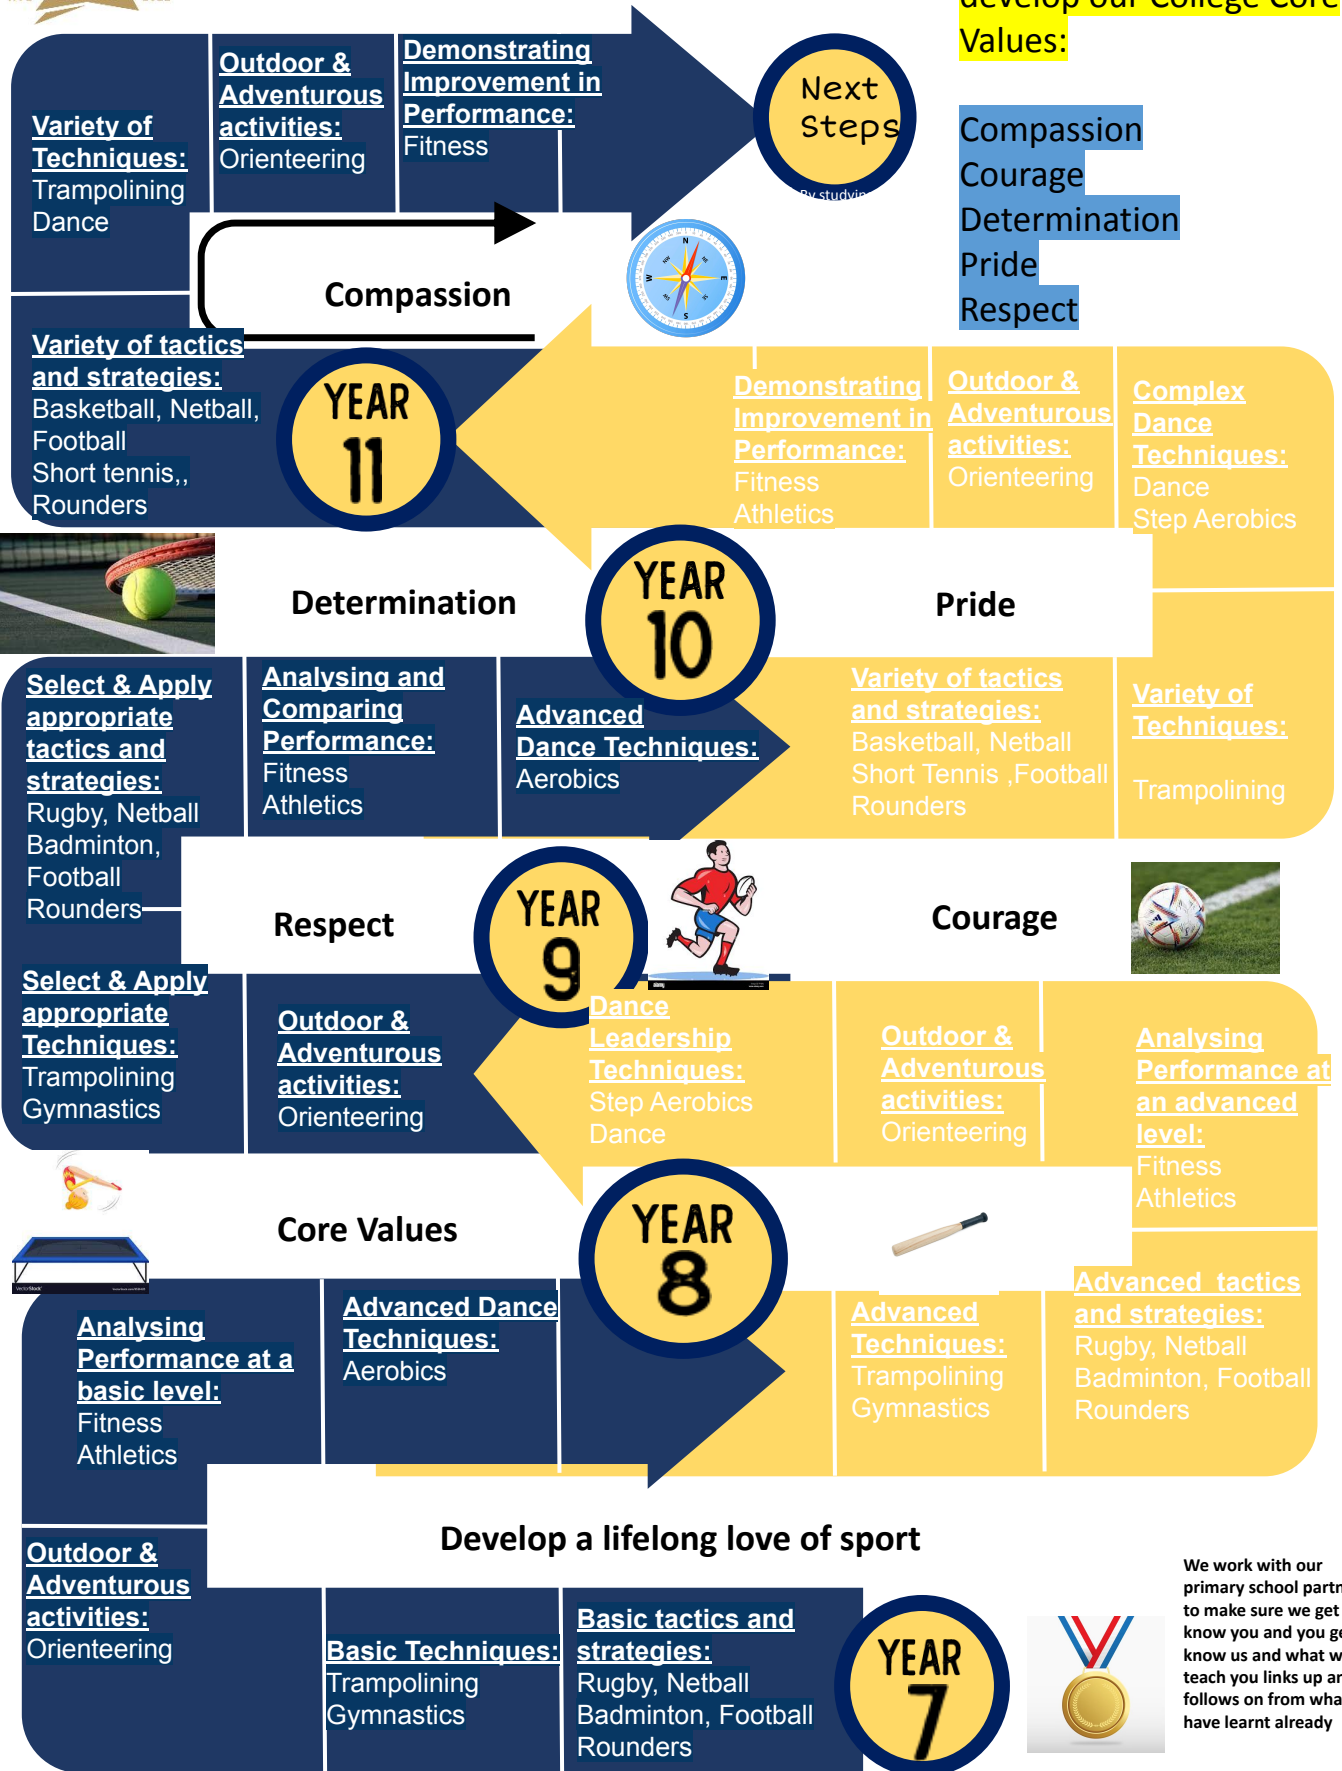

# KS3/4 PE Girls Curriculum Map

Throughout our PE Curriculum we aim to develop our College Core Values:

- Compassion
- Courage
- Determination
- Pride
- Respect

We work with our primary school partners to make sure we get to know you and you get to know us and what we teach you links up and follows on from what you have learnt already

# KS3/4 PE Mixed PE Curriculum

Throughout our PE Curriculum we aim to develop our College Core Values:

- Compassion
- Courage
- Determination
- Pride
- Respect

We work with our primary school partners to make sure we get to know you and you get to know us and what we teach you links up and follows on from what you have learnt already

# KS3/4 PE Boys Curriculum Map

Throughout our PE Curriculum we aim to develop our College Core Values:

- Compassion
- Courage
- Determination
- Pride
- Respect

We work with our primary school partners to make sure we get to know you and you get to know us and what we teach you links up and follows on from what you have learnt already