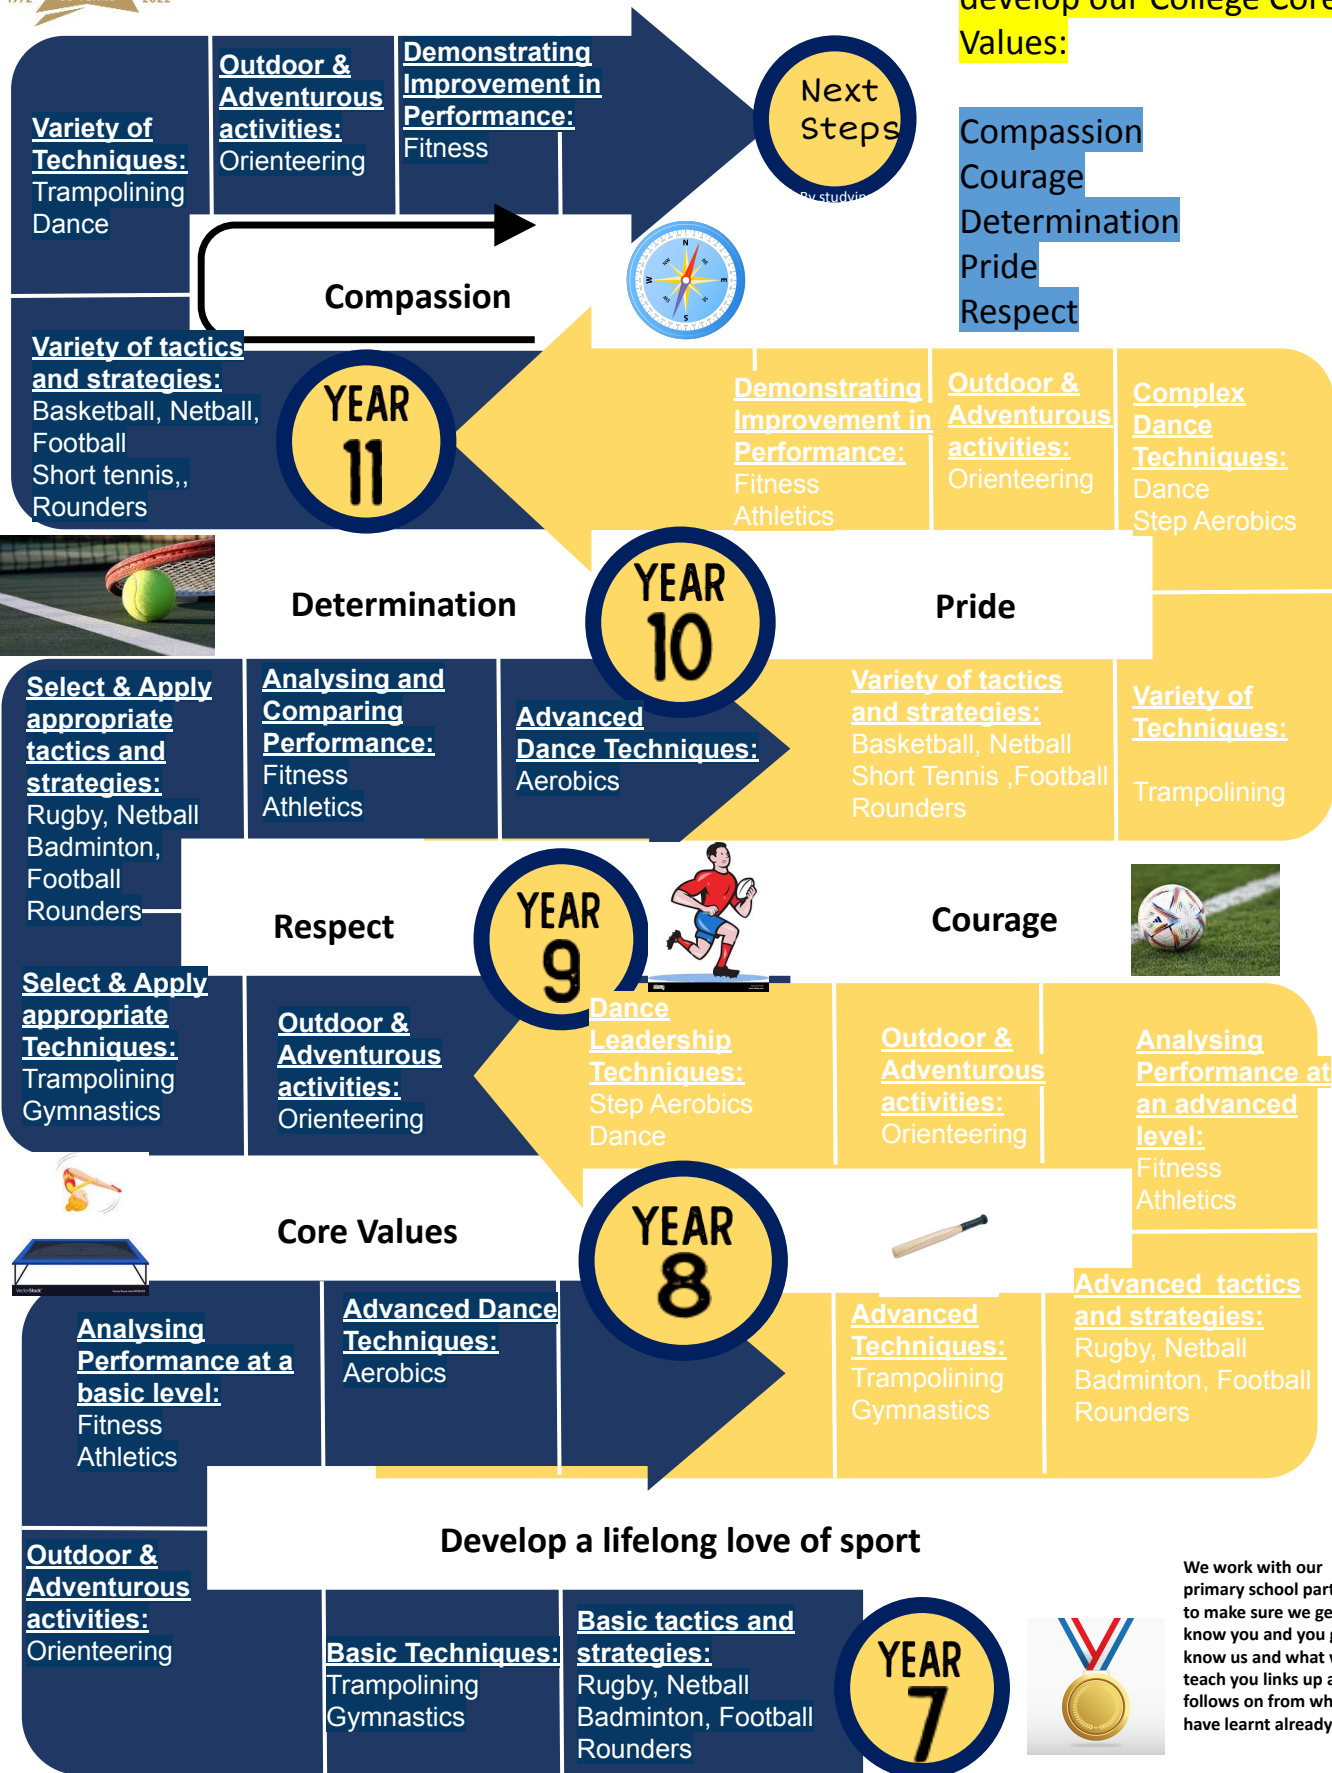

# KS3/4 PE Girls Curriculum Map

Throughout our PE Curriculum we aim to develop our College Core Values:

- Compassion
- Courage
- Determination
- Pride
- Respect

We work with our primary school partners to make sure we get to know you and you get to know us and what we teach you links up and follows on from what you have learnt already

# KS3/4 PE Mixed PE Curriculum

Throughout our PE Curriculum we aim to develop our College Core Values:

- Compassion
- Courage
- Determination
- Pride
- Respect

We work with our primary school partners to make sure we get to know you and you get to know us and what we teach you links up and follows on from what you have learnt already

# KS3/4 PE Boys Curriculum Map

Throughout our PE Curriculum we aim to develop our College Core Values:

- Compassion
- Courage
- Determination
- Pride
- Respect

We work with our primary school partners to make sure we get to know you and you get to know us and what we teach you links up and follows on from what you have learnt already