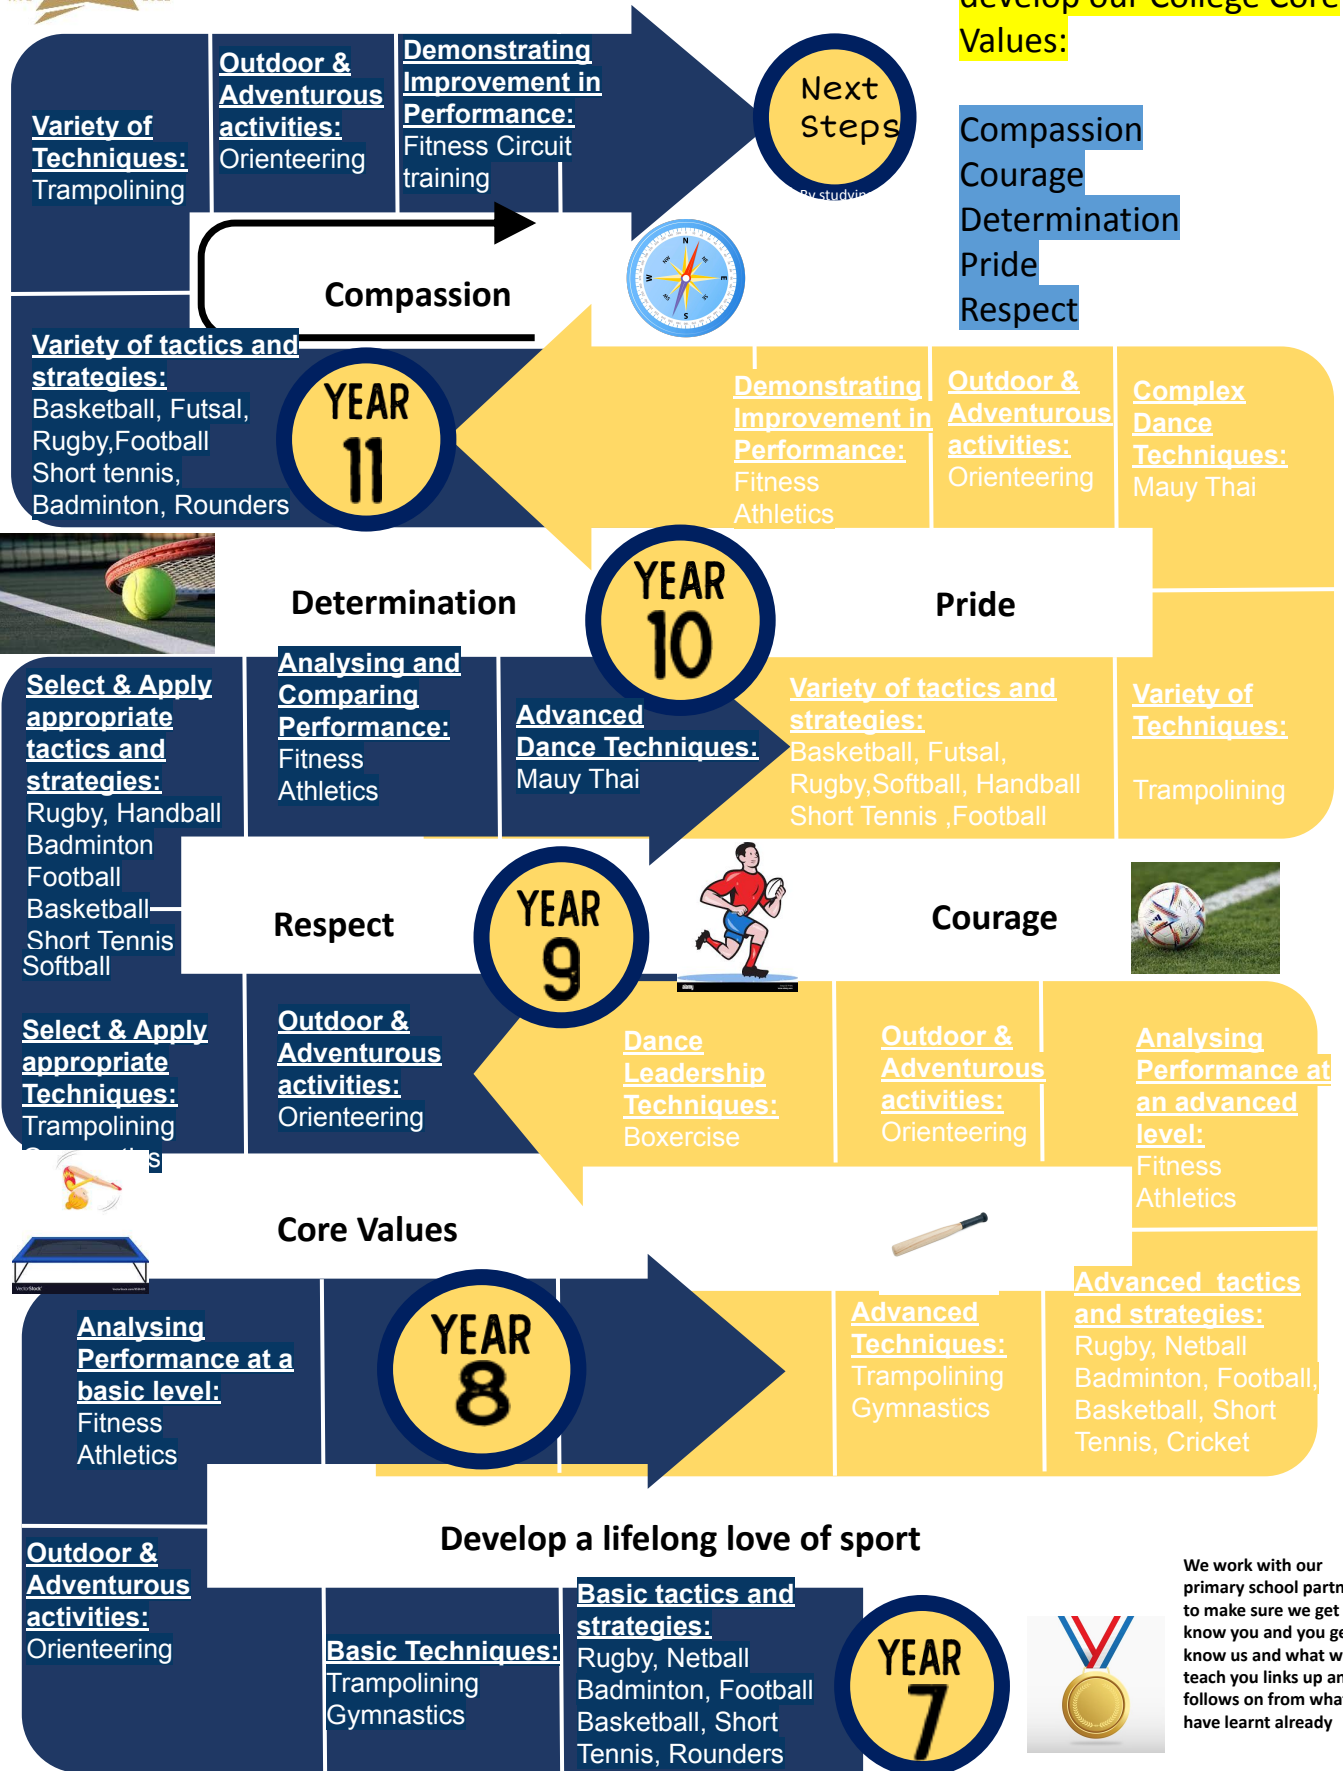

# KS3/4 PE Girls Curriculum Map

Throughout our PE Curriculum we aim to develop our College Core Values:

- Compassion
- Courage
- Determination
- Pride
- Respect

We work with our primary school partners to make sure we get to know you and you get to know us and what we teach you links up and follows on from what you have learnt already

# KS3/4 PE Mixed PE Curriculum

Throughout our PE Curriculum we aim to develop our College Core Values:

- Compassion
- Courage
- Determination
- Pride
- Respect

We work with our primary school partners to make sure we get to know you and you get to know us and what we teach you links up and follows on from what you have learnt already

# KS3/4 PE Boys Curriculum Map

Throughout our PE Curriculum we aim to develop our College Core Values:

- Compassion
- Courage
- Determination
- Pride
- Respect

We work with our primary school partners to make sure we get to know you and you get to know us and what we teach you links up and follows on from what you have learnt already